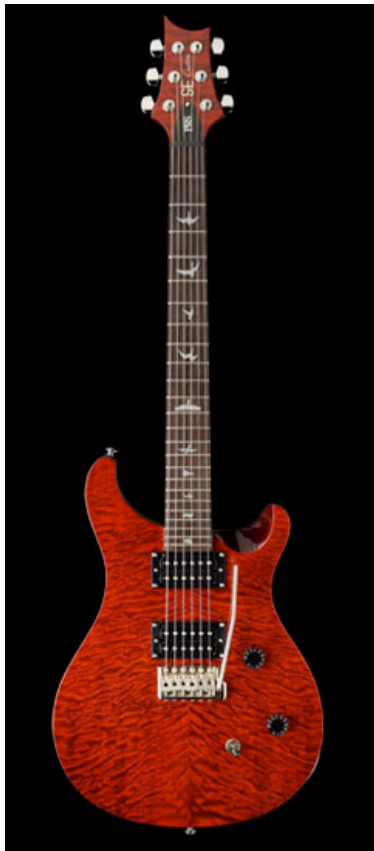

25th Anniversary SE Custom24

価格:¥99,750

Body

Top Wood	Maple Top with Quilt Maple Veneer
Body Wood	Mahogany

Neck

Number of Frets	24
Scale Length	25"
Neck Wood	Maple
Fretboard Wood	Rosewood
Neck Shape	Wide Thin
Fretboard Inlays	Pearloid Birds

Hardware

Bridge	PRS Designed Tremolo
Tuners	PRS Designed Tuners
Treble Pickup	SE HFS Treble Humbucker
Bass Pickup	SE Vintage Bass Humbucker
Pickup Switching	Volume and Tone Control with 3-Way Toggle

Finishes

Scarlet Red,